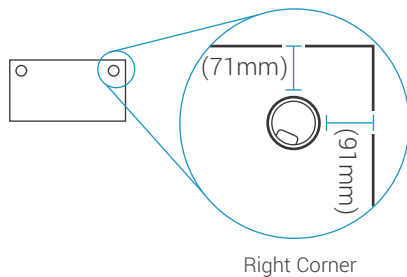

Desktops

Your desk. Your top.

You tell us what **colour, shape** and **size** desktop you want for your standing desk and we will deliver – faster than ever.

At **Sit-Stand.Com**® we know every office is different - so we've expanded our range of desktops to ensure that every customer can have the sit-stand desk and top that suits their preference.

We offer a huge selection of desktop **colours, shapes** and **sizes**, and we can deliver them in as quickly as **two days**. So you can re-style your workplace with a bespoke adjustable standing desk to your precise needs, faster than ever.

The selection of colours, shapes and sizes comes as Sit-Stand.Com® continues to expand our range of standing desks including the **Independent Newspaper** award-winning Swedish designed **Flytta**®, the new **Yo-Yo DESK PRO**®, **DeskPro**® and **HushDesk**®.

As the UK's No.1 standing desk company, we offer installation and delivery within **7–10 working days**. Flytta® frame with desktops are available within 2 days and non-standard shapes are available in **3–4 weeks**.

Top quality

- Heavy duty laminate tops (25mm thick) are hard wearing, heat and scratch resistant
- MDF core is heat resistant to 180 centigrade
- Fitted with metal-to-metal fixings to ensure that the desks have the strongest possible construction

Portholes

All our desktops come with **portholes** (grey covers). Please instruct us if you **do not** require portholes.

FREE Colour Samples

FREE mini samples of our desktop colour finishes are available upon request.