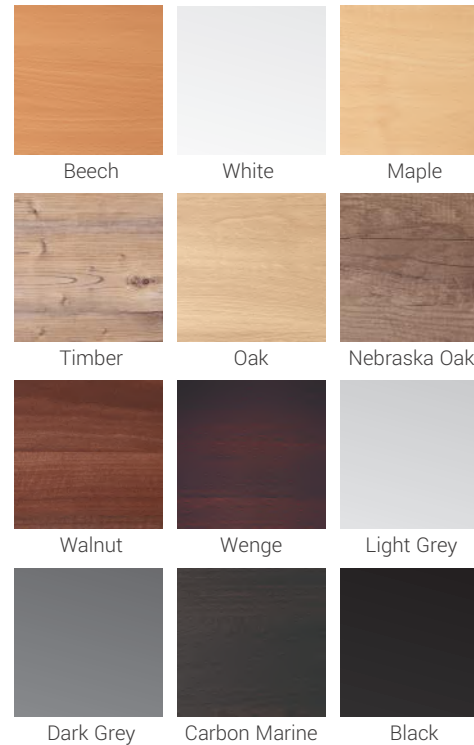

Portholes

All our desktops come with **portholes** (grey covers). Please instruct us if you **do not** require portholes.

FREE Colour Samples

FREE mini samples of our desktop colour finishes are available upon request.

Standard Colours

Additional Colours^[1]

Sit-Stand Desks

Standard Shape (Rectangular)

L-Shape^[2]

Popular Shapes^[1]

Custom Shapes and Sizes^[1]

^[1]Delivery of Non-Standard shapes, colours and sizes takes 4 - 6 weeks and is subject to a surcharge.