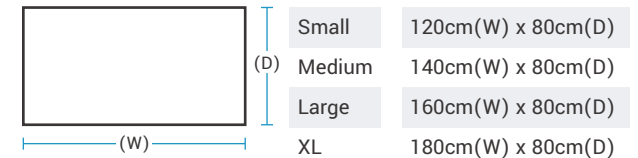

Standard Colours

Additional Colours^[1]

Sit-Stand Desks

Standard Shape (Rectangular)

L-Shape^[2]

Popular Shapes^[1]

Custom Shapes and Sizes^[1]

^[1]Delivery of Non-Standard shapes, colours and sizes takes 4 - 6 weeks and is subject to a surcharge.