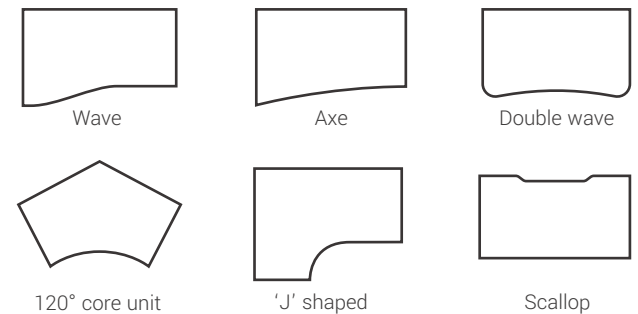

Standard Colours

Additional Colours^[1]

Sit-Stand Desks

Standard Shape (Rectangular)

L-Shape^[2]

Popular Shapes^[1]

Custom Shapes and Sizes^[1]

^[1]Delivery of Non-Standard shapes, colours and sizes takes 4 - 6 weeks and is subject to a surcharge.