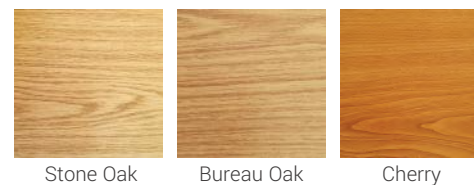

Portholes

All our desktops come with **portholes** (grey covers). Please instruct us if you **do not** require portholes.

FREE Colour Samples

FREE mini samples of our desktop colour finishes are available upon request.

Standard Colours

Additional Colours^[1]

Sit-Stand Desks

Standard Shape (Rectangular)

L-Shape^[2]

Popular Shapes^[1]

Custom Shapes and Sizes^[1]

^[1]Delivery of Non-Standard shapes, colours and sizes takes 4 - 6 weeks and is subject to a surcharge.