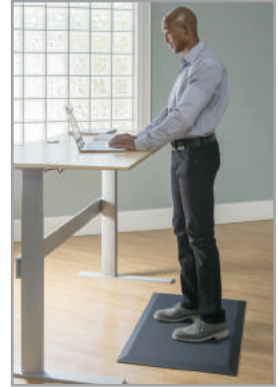

OFFICE, WORKPLACE AND MORE!

Try the CumulusPRO™ with its proprietary Cushion-Core™ Technology.

You'll be amazed by how it reduces fatigue and the dull ache that comes from standing on hard surfaces. The advantage is in its solid, one-piece polyurethane construction. It stands up to the heavy-duty demands of the workplace with a high-density core guaranteed not to lose support over time. Give your staff – and yourself – all-day cushioning comfort with a CumulusPRO Anti-Fatigue Mat. Its no-trip design means you'll increase safety while improving productivity.

SATISFACTION
GUARANTEED

ANTI-FATIGUE
MAT

GUARANTEED TO LAST. Durable construction combines with a resilient surface for longer life and fewer replacements. We're so confident we back it with a 10-year warranty and a 100% satisfaction guarantee.

- Resistant to chemicals, abrasion and punctures
- Easy to clean, anti-microbial top surface
- Guaranteed not to lose support over time

SAFE IN THE WORKPLACE. Beveled edges, a non-slip bottom and solid one-piece, 100% polyurethane construction work together to reduce trip and slip hazards.

- Beveled, no-curl edges
- Stay-flat memory technology
- No-slip bottom

ECO FRIENDLY. CumulusPRO is manufactured without formaldehyde or toxic, heavy metals. Unlike PVC products, they're also free from noxious smells or chemical leaching.

- Non-toxic and phthalate free
- No noxious smells or chemical leaching