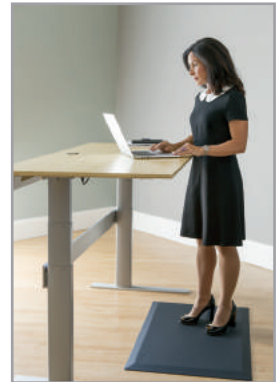

OFFICE, WORKPLACE AND MORE!

Try the CumulusPRO™ with its proprietary Cushion-Core™ Technology.

You'll be amazed by how it reduces fatigue and the dull ache that comes from standing on hard surfaces. The advantage is in its solid, one-piece polyurethane construction. It stands up to the heavy-duty demands of the workplace with a high-density core guaranteed not to lose support over time. Give your staff – and yourself – all-day cushioning comfort with a CumulusPRO Anti-Fatigue Mat. Its no-trip design means you'll increase safety while improving productivity.

SATISFACTION
GUARANTEED

ANTI-FATIGUE
MAT

GUARANTEED TO LAST. Durable construction combines with a resilient surface for longer life and fewer replacements. We're so confident we back it with a 10-year warranty and a 100% satisfaction guarantee.

- Resistant to chemicals, abrasion and punctures
- Easy to clean, anti-microbial top surface
- Guaranteed not to lose support over time

SAFE IN THE WORKPLACE. Beveled edges, a non-slip bottom and solid one-piece, 100% polyurethane construction work together to reduce trip and slip hazards.

- Beveled, no-curl edges
- Stay-flat memory technology
- No-slip bottom

ECO FRIENDLY. CumulusPRO is manufactured without formaldehyde or toxic, heavy metals. Unlike PVC products, they're also free from noxious smells or chemical leaching.

- Non-toxic and phthalate free
- No noxious smells or chemical leaching