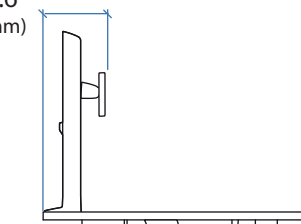

### Dimensions

7.6"  
(193mm)

Side View

Front View