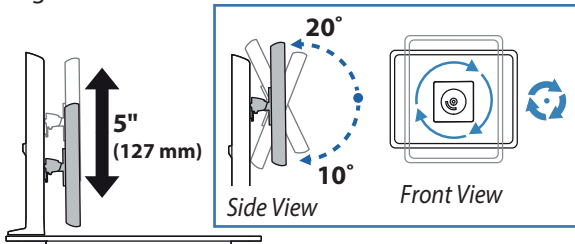

Range of Motion