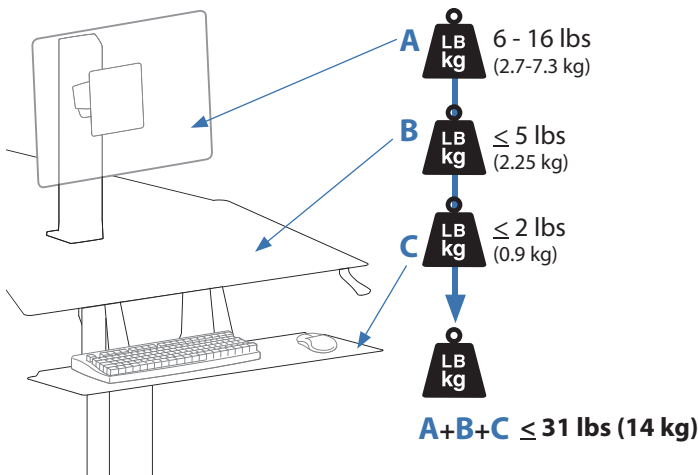

WorkFit-PD