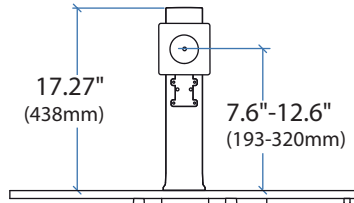

### Dimensions

7.6"  
(193mm)

Side View

Front View