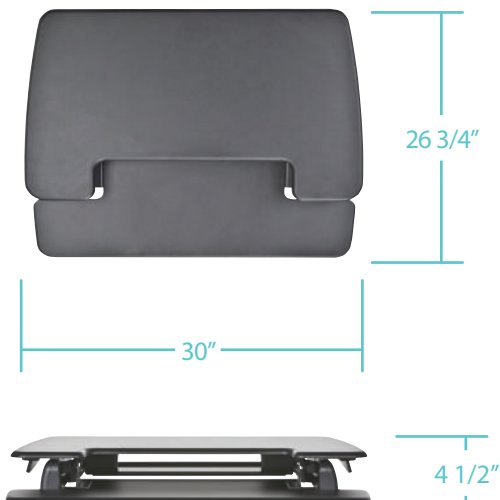

Pro Plus 30
Ideal for single monitor use with tiered keyboard tray.

FLAT

FULLY EXTENDED