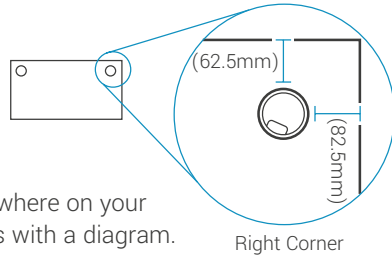

Tailor Your Top

Port Holes

All our desktops come with port holes (grey covers). Please instruct us if you do not require port holes.

We can cut portholes anywhere on your desktop, please provide us with a diagram.