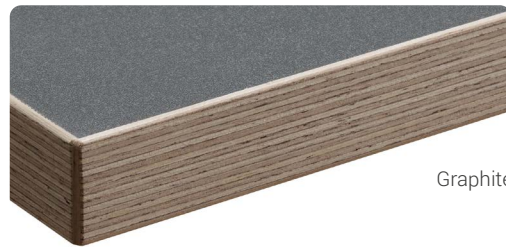

Port Holes

All our desktops come with port holes (grey covers). Please instruct us if you do not require port holes.

We can cut portholes anywhere on your desktop, please provide us with a diagram.

Standard Plastic Grommets

Grey

White

Black

Deluxe Metal Grommets

Steel

White

Black

Standard Edging

All our desktops come with matching colour edging as standard.

Deluxe Plywood Edging

Stylish plywood edging is available on **3 different laminate desktop colours**.

Deluxe Plywood Edging is available on any size or shape desk (excluding Solid Wood Tops) with a delivery time of **4 weeks**.